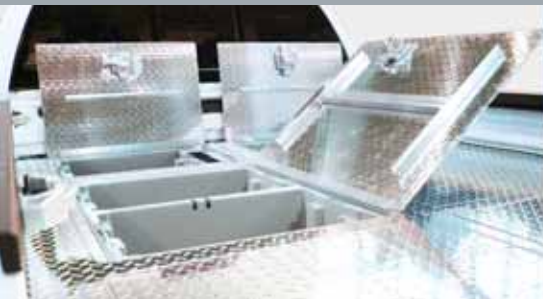

## ORGANIZE, PROTECT, HAUL

Quickly change the DAMAR TRUCKDECK™ from work to play with the DAMAR LOAD-N-GO containers that drop into hatch openings in the TruckDeck surface. Hatch lids lock securely to protect your valuables and provide a strong hauling platform on top of the recessed **CARGO DECK**.